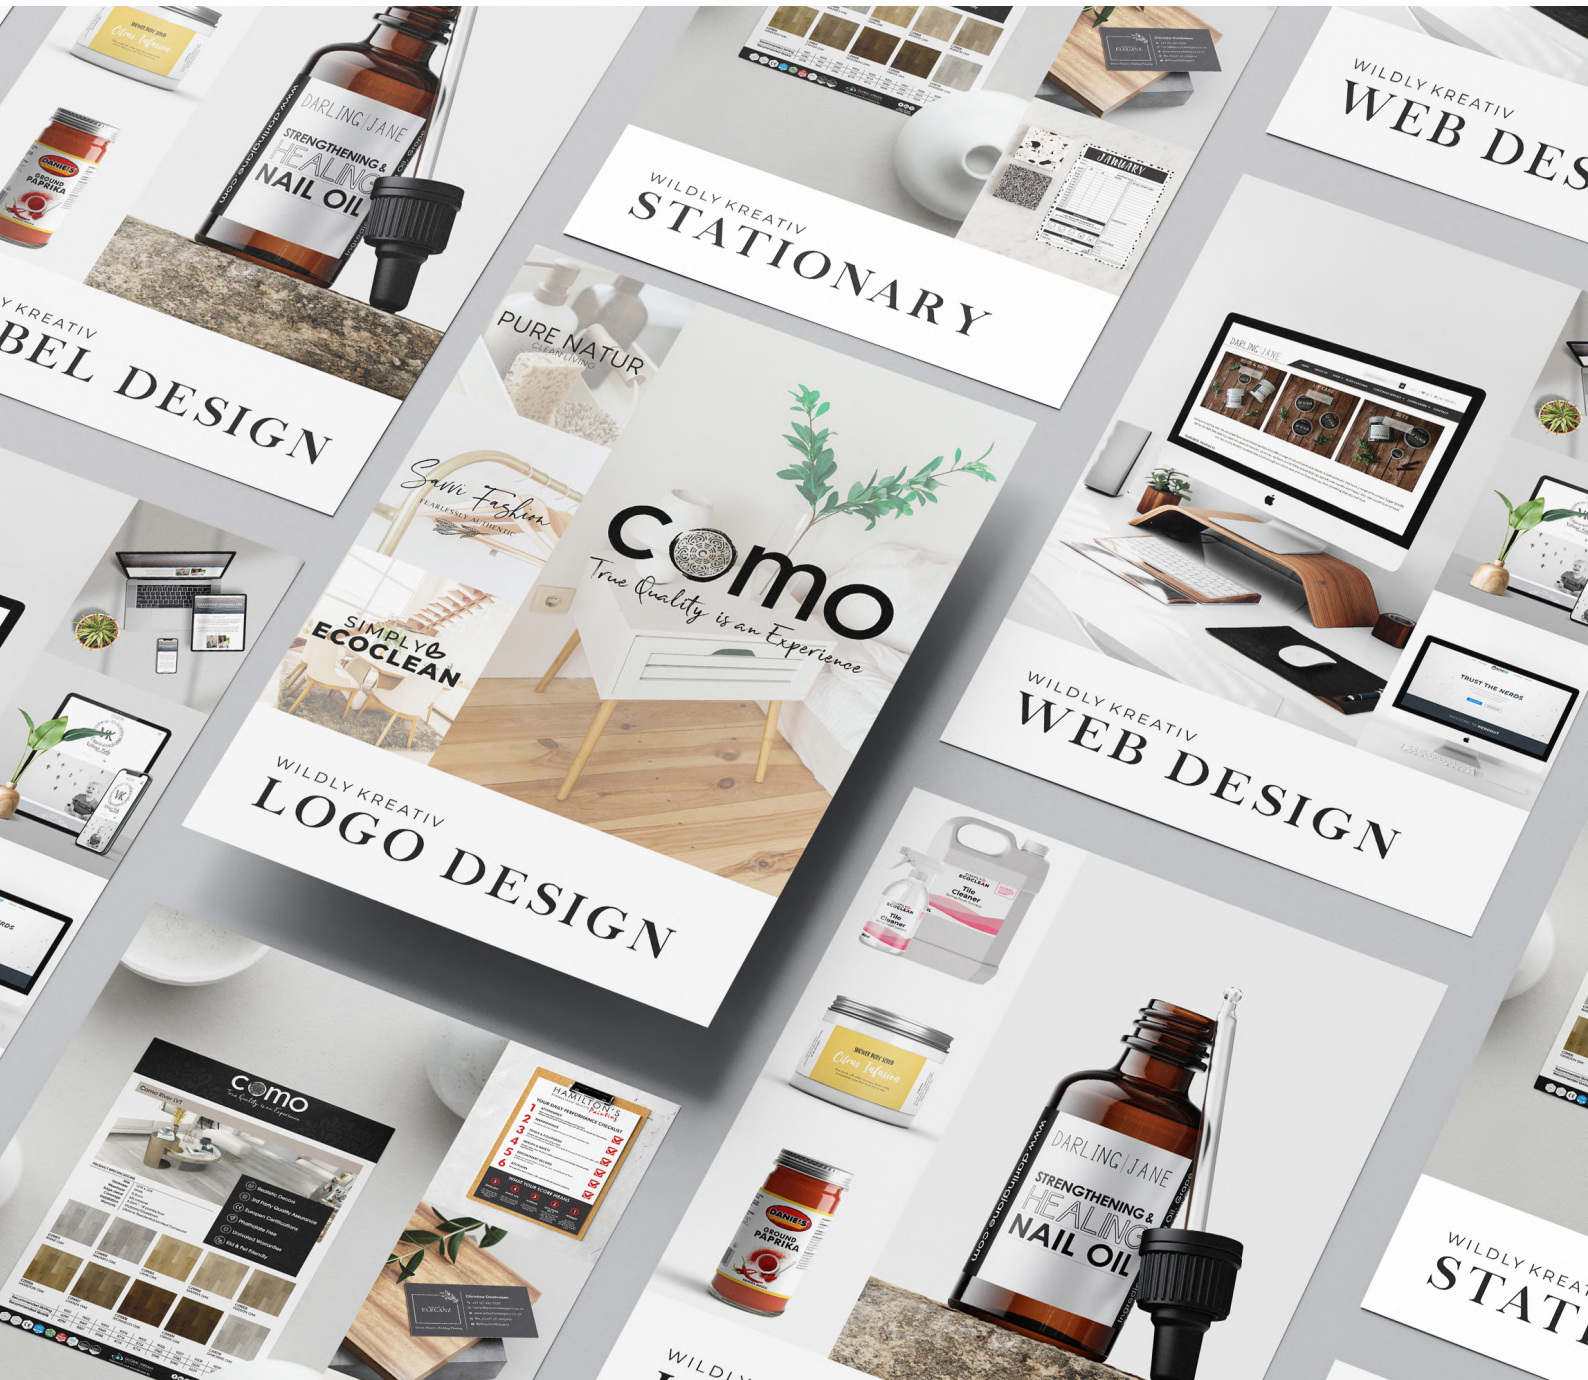

Wildly KREATIV

SERVICE PRICELIST

Welcome to Wildly Kreativ, where imagination meets innovation, and every design tells a story.

Hi, I'm Lynne, and I'm passionate about using my design skills to help businesses achieve their goals. My design style is clean, modern, and versatile.