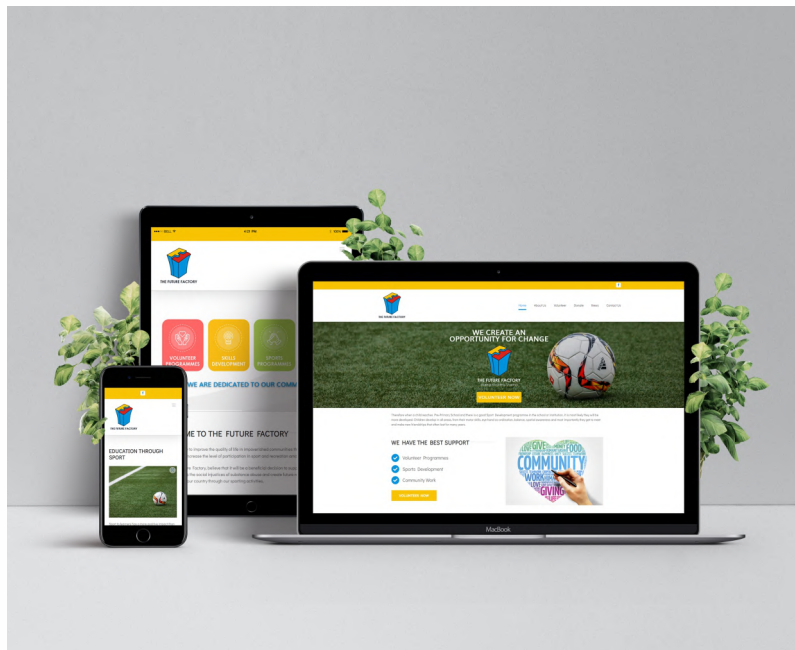

POSTERS, BANNERS & SIGNAGE DESIGN

POSTER DESIGN - R550

- › A4 - A0 Size
- › Full Colour / B&W
- › Print Ready PDF Format

PULL UP BANNERS - R550

- › Custom Sizes
- › Full Colour Design
- › Print Ready PDF Format

SIGNAGE DESIGNS- POR

- › Outdoor, Indoor & Stands
- › Please contact me for prices on signage designs

WILDLY KREATIV

WEB DESIGN

WEBSITE CREATION

ONE PAGER PACKAGE - R3200

- › One Pager
- › Brand Theme
- › Mobile Responsive
- › Social Integration
- › Manage your own content

BASIC WEBSITE PACKAGE - R5900

- › 5 Static Pages
- › Brand Theme
- › Mobile Responsive
- › Social Integration
- › Manage your own content

MANAGE YOUR OWN CONTENT

All website are set up in a way that you are able to update your content on your own if you wish to do so. A training manual can be created for an additional R650.

WEBSITE CREATION

STANDARD WEBSITE PACKAGE - R10 650

- › 10 Static Pages
- › Brand Theme
- › Mobile Responsive
- › Social Integration
- › Manage your own content

ULTIMATE WEBSITE PACKAGE - R14 450

- › Unlimited Pages
- › Brand Theme
- › Mobile Responsive
- › Social Integration
- › Manage your own content
- › Training Manual incl.
- › Basic on page SEO