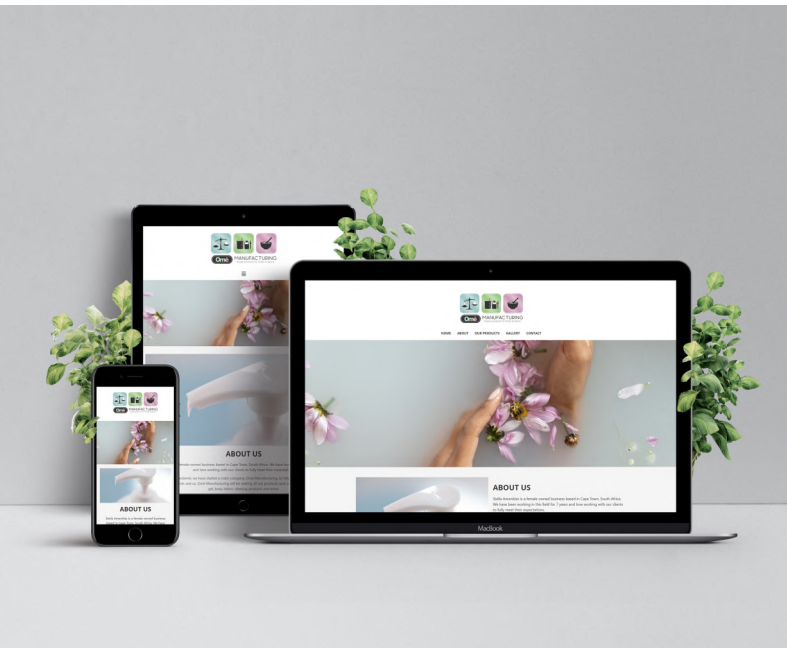

WEBSITE CREATION

STANDARD WEBSITE PACKAGE - R10 650

- › 10 Static Pages
- › Brand Theme
- › Mobile Responsive
- › Social Integration
- › Manage your own content

ULTIMATE WEBSITE PACKAGE - R14 450

- › Unlimited Pages
- › Brand Theme
- › Mobile Responsive
- › Social Integration
- › Manage your own content
- › Training Manual incl.
- › Basic on page SEO