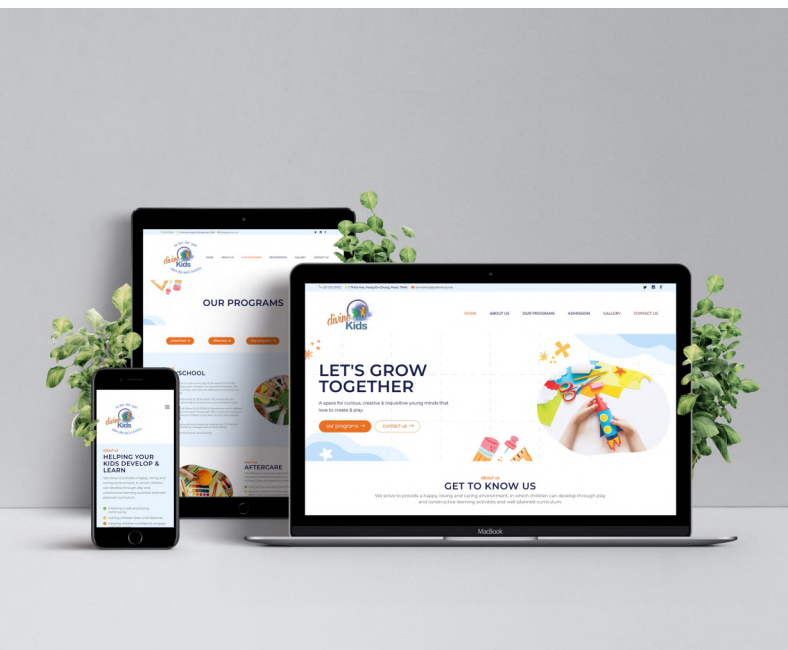

POSTERS, BANNERS & SIGNAGE DESIGN

POSTER DESIGN - R550

- › A4 - A0 Size
- › Full Colour / B&W
- › Print Ready PDF Format

PULL UP BANNERS - R550

- › Custom Sizes
- › Full Colour Design
- › Print Ready PDF Format

SIGNAGE DESIGNS- POR

- › Outdoor, Indoor & Stands
- › Please contact me for prices on signage designs

WILDLY KREATIV

WEB DESIGN

WEBSITE CREATION

ONE PAGER PACKAGE - R3200

- › One Pager
- › Brand Theme
- › Mobile Responsive
- › Social Integration
- › Manage your own content